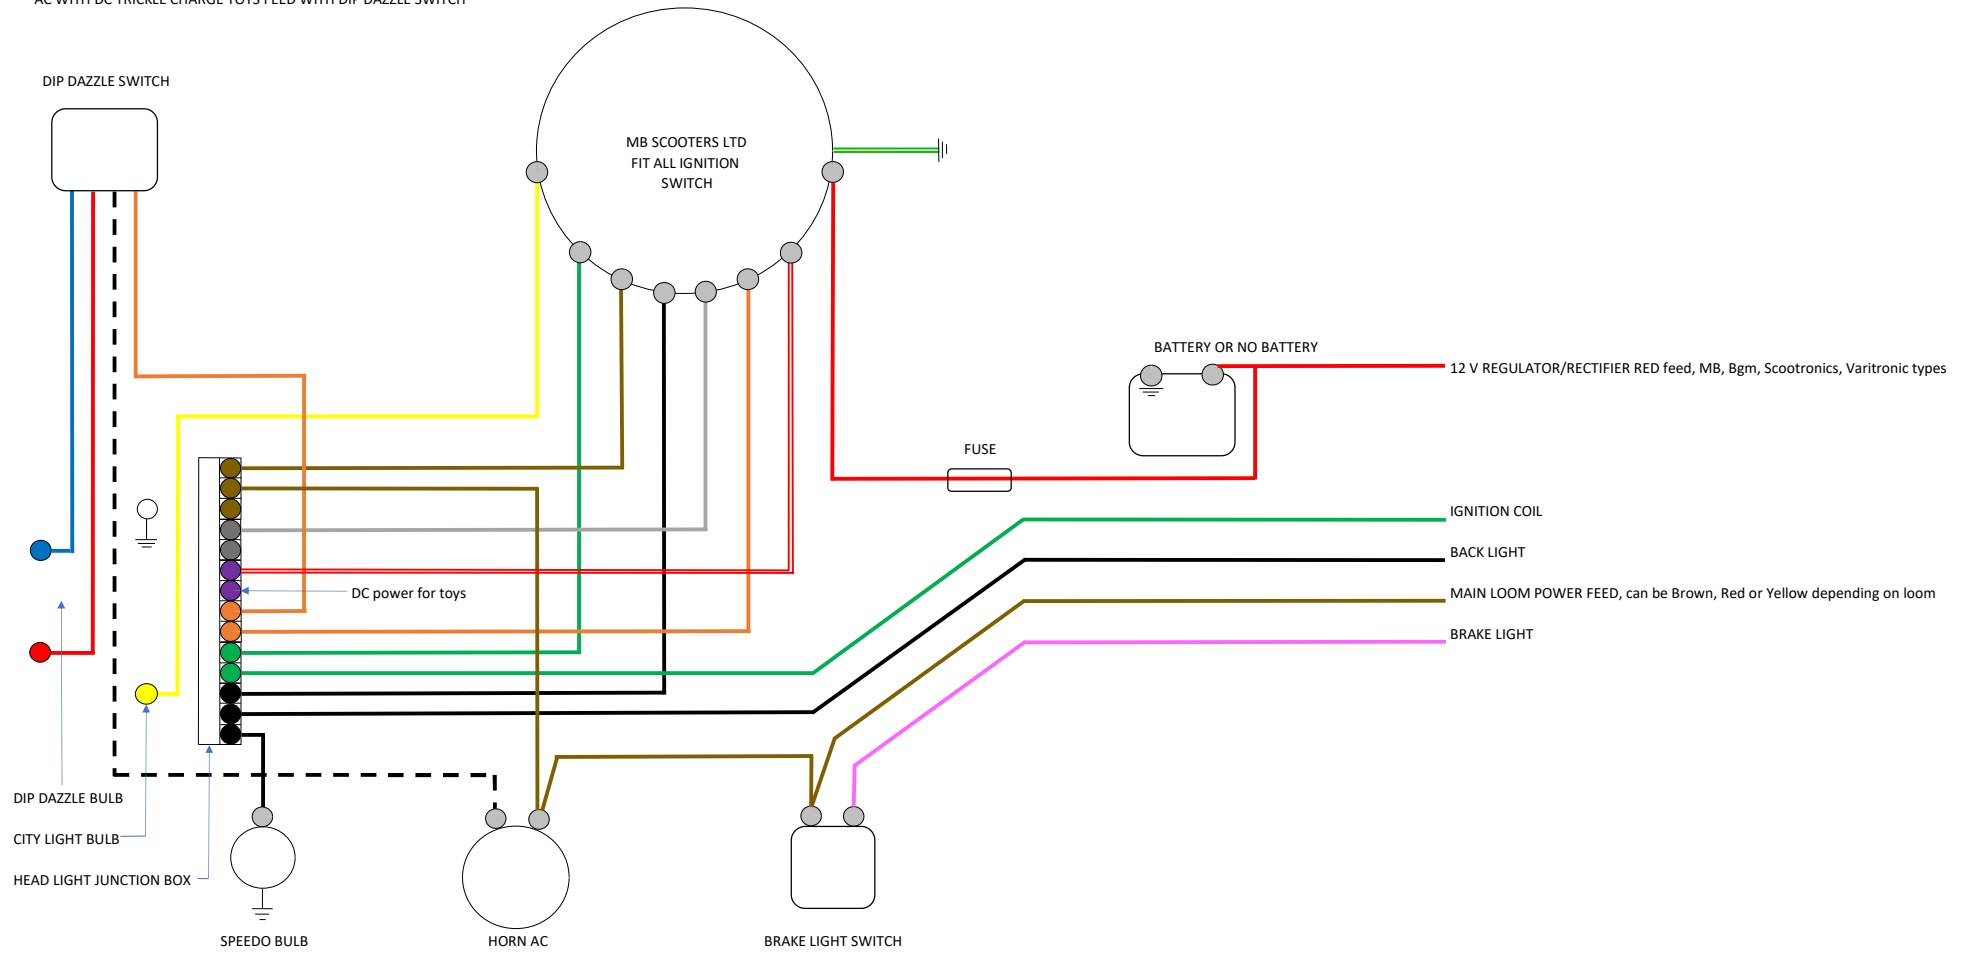

MB IGNITION SWITCH MBP0153K

AC WITH DIP WITH DAZZLE SWITCH

MB IGNITION SWITCH MBP0153K

FULL DC, WITH DIP DAZZLE SWITCH

MB IGNITION SWITCH MBP0153K

AC WITH DC TRICKLE CHARGE TOYS FEED WITH DIP DAZZLE SWITCH

MB IGNITION SWITCH MBP0153K

AC WITH LI TYPE LIGHT SWITCH

LI TYPE LIGHT SWITCH ALL OTHE WIRES CUT OR BLANK OFF

MB IGNITION SWITCH MBP0153K

FULL DC, WITH LI TYPE LIGHT SWITCH

LI TYPE LIGHT SWITCH ALL OTHE WIRES CUT OR BLANK OFF

MB IGNITION SWITCH MBP0153K

AC WITH DC TRICKLE CHARGE TOYS FEED WITH L TYPE SWITCH