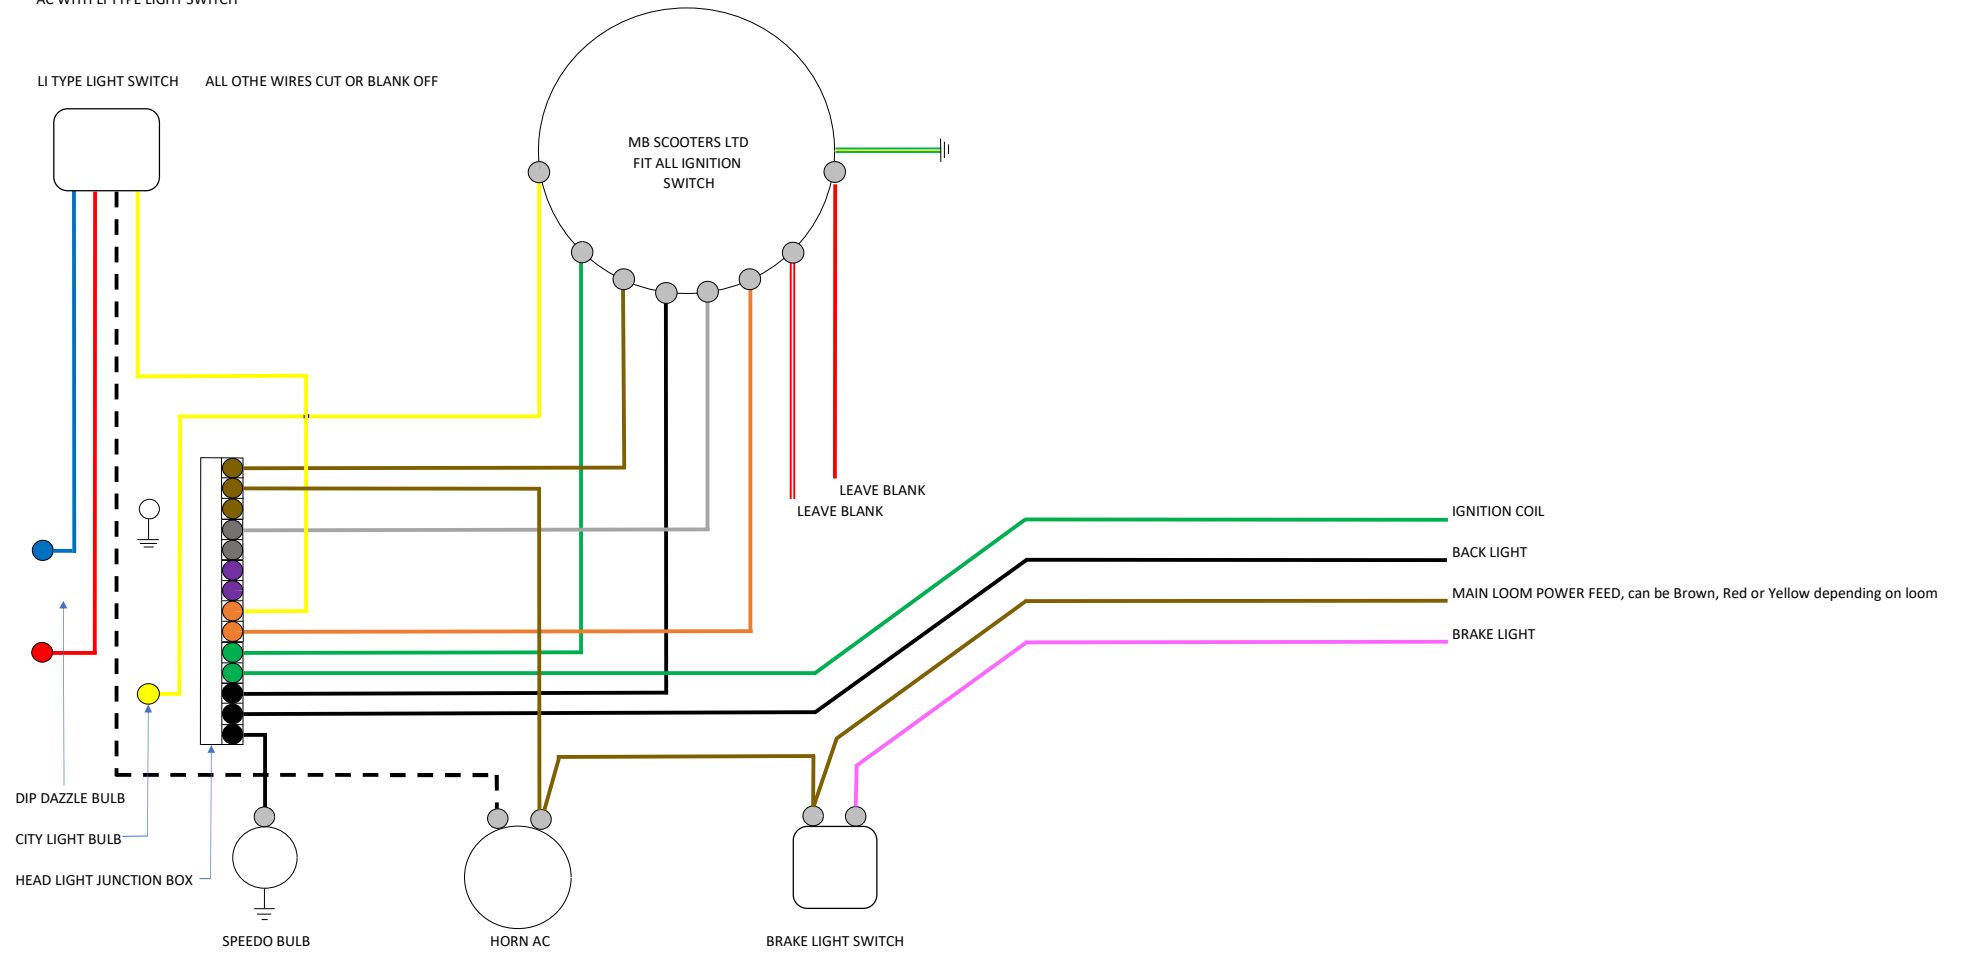

MB IGNITION SWITCH MBP0153K

AC WITH DIP WITH DAZZLE SWITCH

MB IGNITION SWITCH MBP0153K

FULL DC, WITH DIP DAZZLE SWITCH

MB IGNITION SWITCH MBP0153K

AC WITH DC TRICKLE CHARGE TOYS FEED WITH DIP DAZZLE SWITCH

MB IGNITION SWITCH MBP0153K

AC WITH LI TYPE LIGHT SWITCH

LI TYPE LIGHT SWITCH ALL OTHE WIRES CUT OR BLANK OFF

MB IGNITION SWITCH MBP0153K

FULL DC, WITH LI TYPE LIGHT SWITCH

LI TYPE LIGHT SWITCH ALL OTHE WIRES CUT OR BLANK OFF

MB IGNITION SWITCH MBP0153K

AC WITH DC TRICKLE CHARGE TOYS FEED WITH L TYPE SWITCH