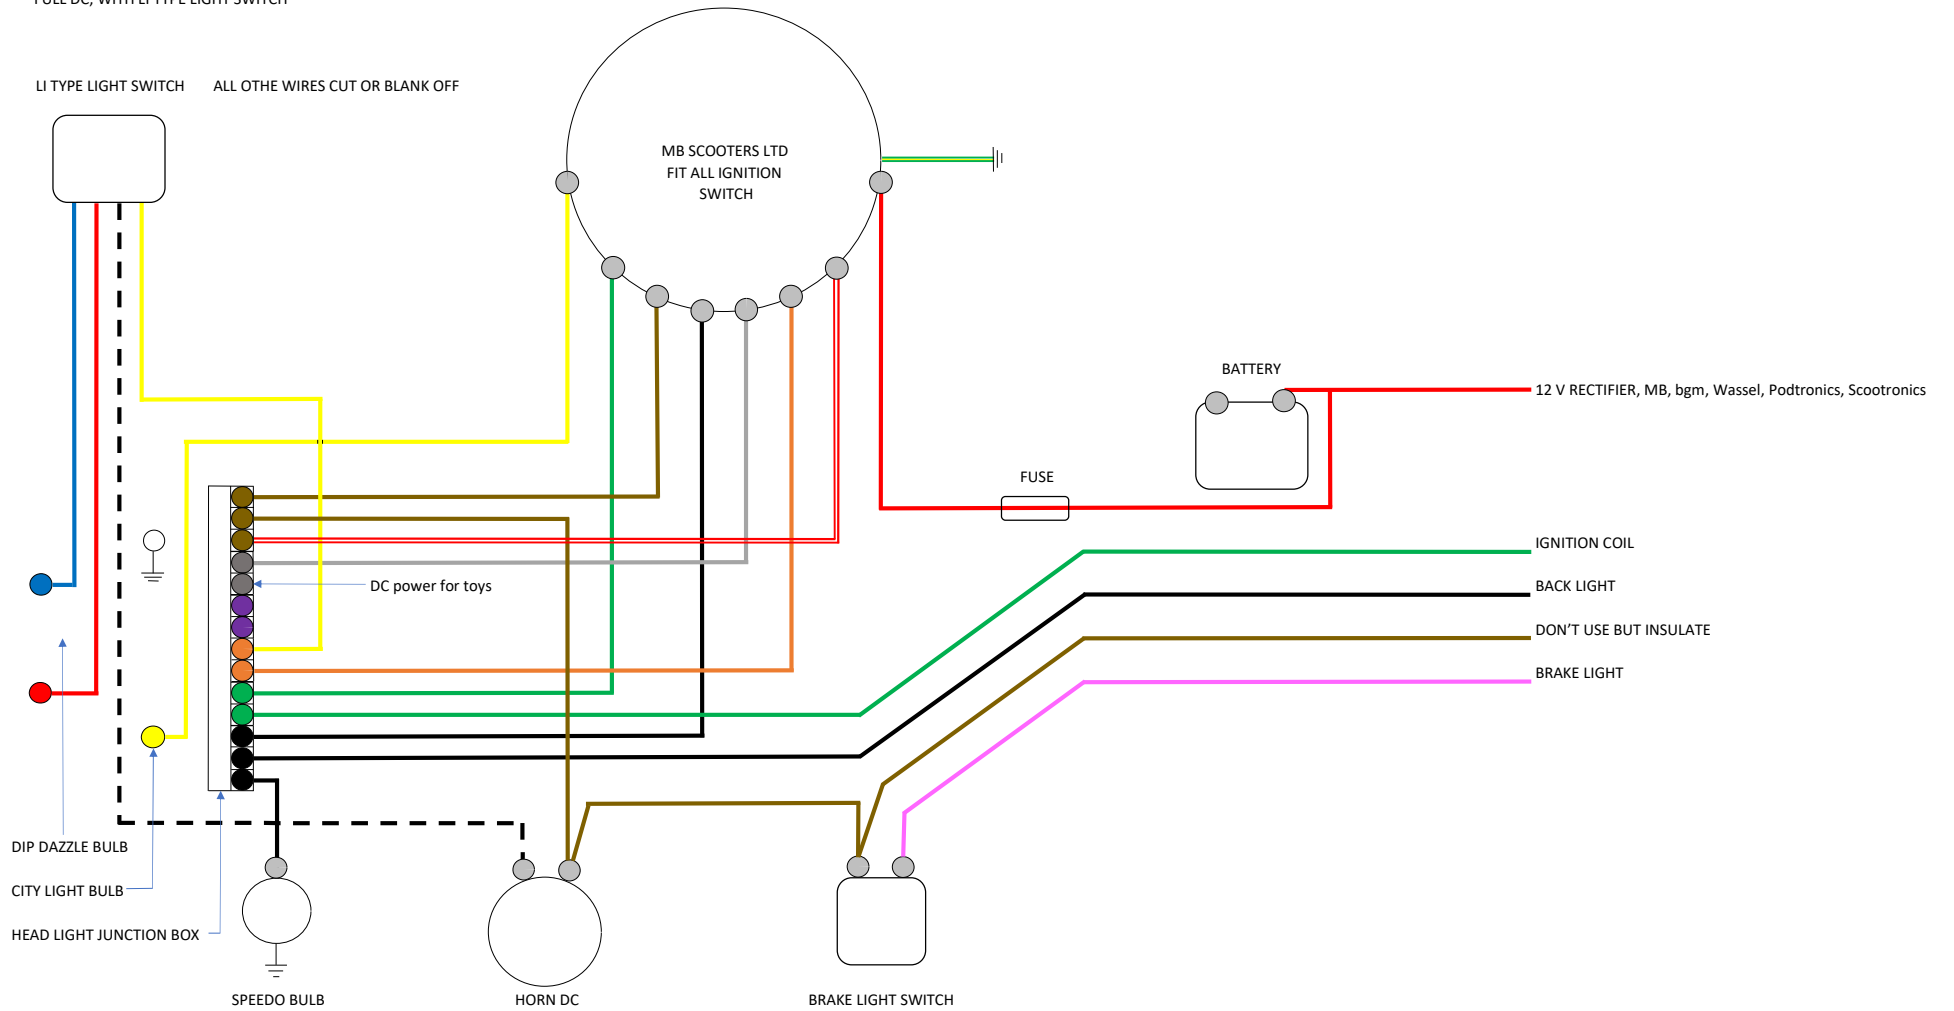

MB IGNITION SWITCH MBP0153K

AC WITH DIP WITH DAZZLE SWITCH

MB IGNITION SWITCH MBP0153K

FULL DC, WITH DIP DAZZLE SWITCH

MB IGNITION SWITCH MBP0153K

AC WITH DC TRICKLE CHARGE TOYS FEED WITH DIP DAZZLE SWITCH

MB IGNITION SWITCH MBP0153K

AC WITH LI TYPE LIGHT SWITCH

LI TYPE LIGHT SWITCH ALL OTHE WIRES CUT OR BLANK OFF

MB IGNITION SWITCH MBP0153K

FULL DC, WITH LI TYPE LIGHT SWITCH

LI TYPE LIGHT SWITCH ALL OTHE WIRES CUT OR BLANK OFF

MB IGNITION SWITCH MBP0153K

AC WITH DC TRICKLE CHARGE TOYS FEED WITH L TYPE SWITCH