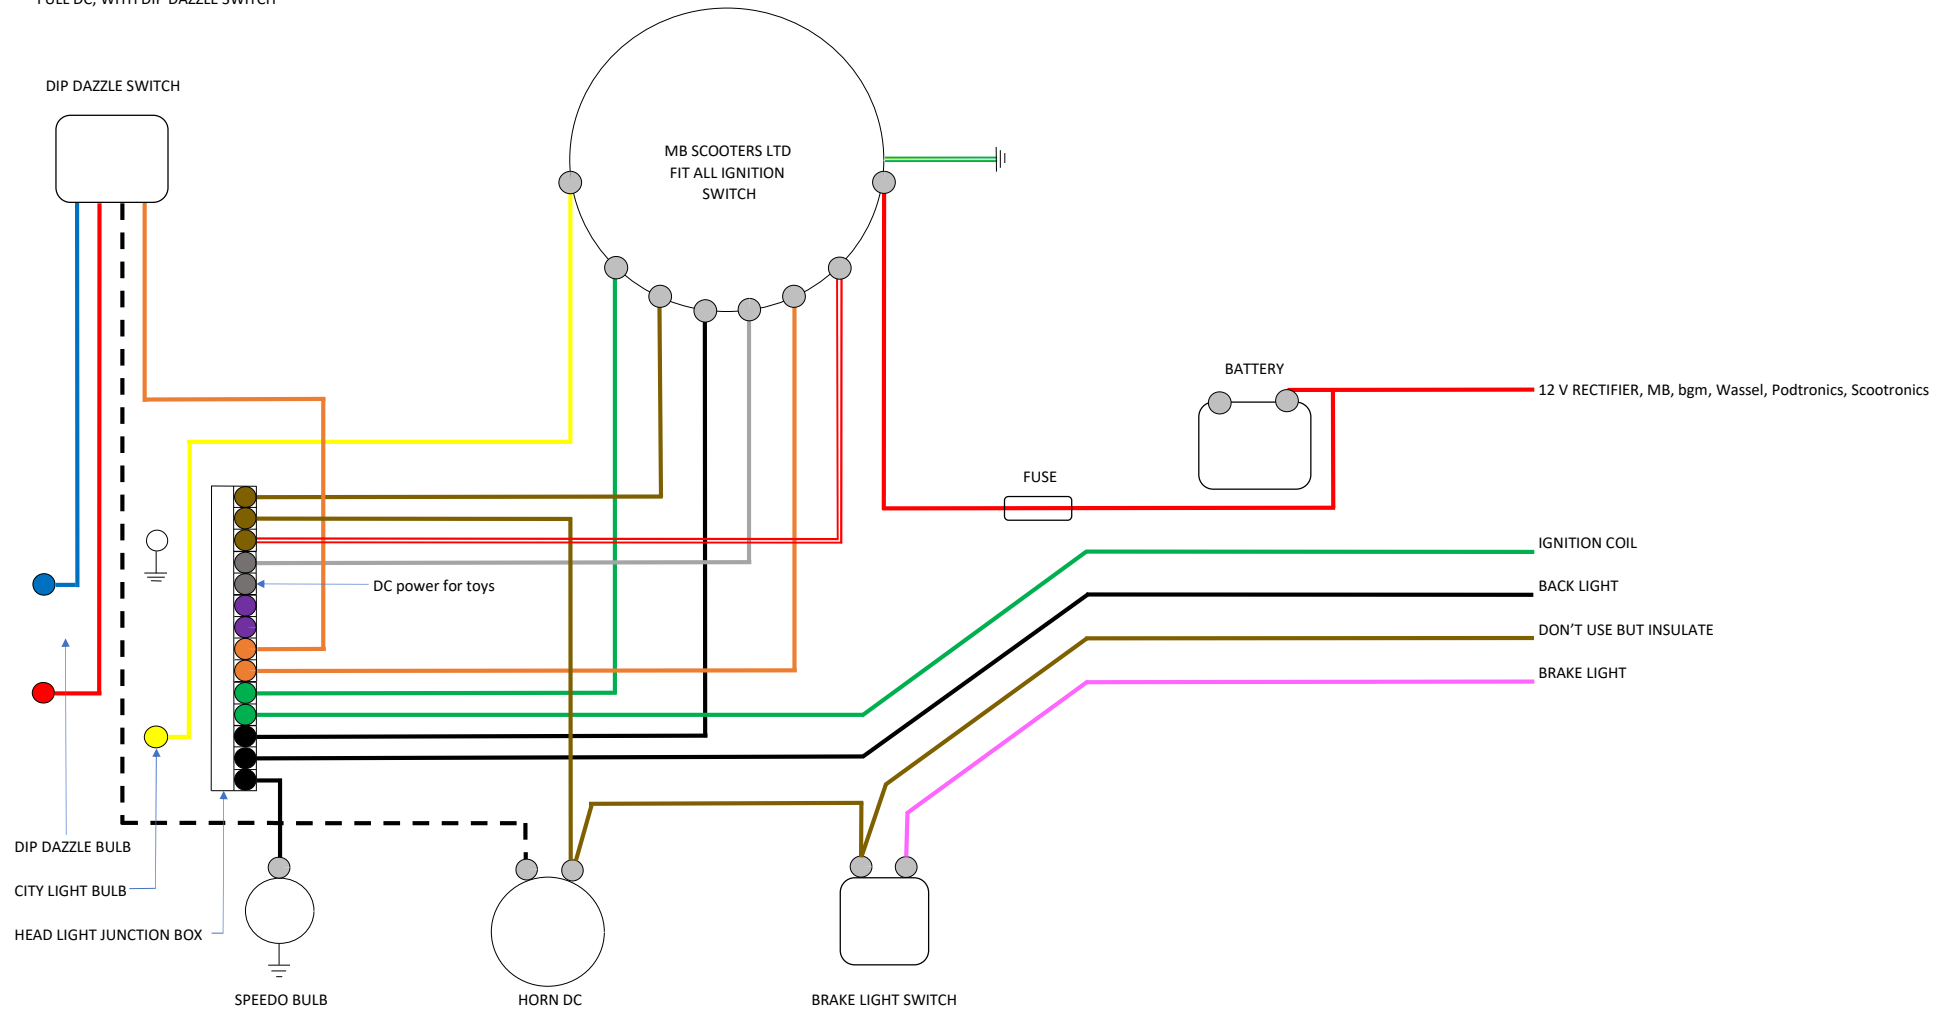

MB IGNITION SWITCH MBP0153K

AC WITH DIP WITH DAZZLE SWITCH

MB IGNITION SWITCH MBP0153K

FULL DC, WITH DIP DAZZLE SWITCH

MB IGNITION SWITCH MBP0153K

AC WITH DC TRICKLE CHARGE TOYS FEED WITH DIP DAZZLE SWITCH

MB IGNITION SWITCH MBP0153K

AC WITH LI TYPE LIGHT SWITCH

LI TYPE LIGHT SWITCH ALL OTHE WIRES CUT OR BLANK OFF

MB IGNITION SWITCH MBP0153K

FULL DC, WITH LI TYPE LIGHT SWITCH

LI TYPE LIGHT SWITCH ALL OTHE WIRES CUT OR BLANK OFF

MB IGNITION SWITCH MBP0153K

AC WITH DC TRICKLE CHARGE TOYS FEED WITH L TYPE SWITCH