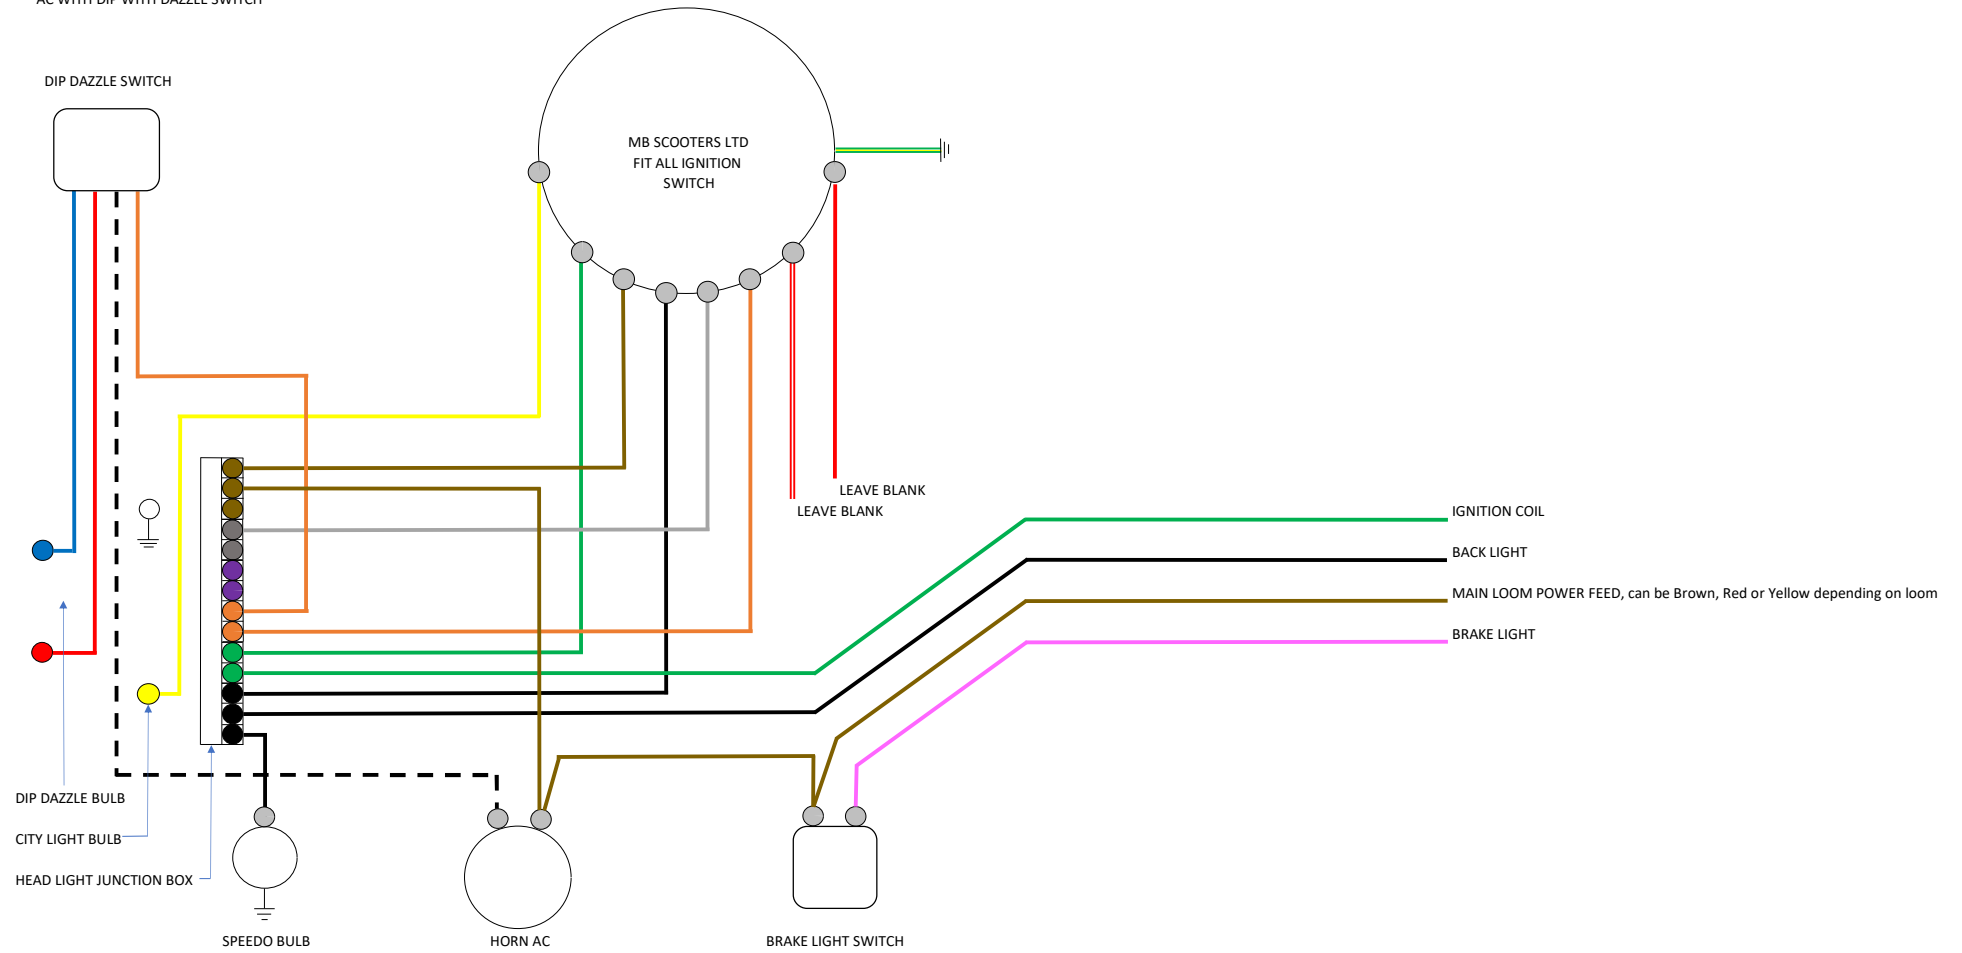

MB IGNITION SWITCH MBP0153K

AC WITH DIP WITH DAZZLE SWITCH

MB IGNITION SWITCH MBP0153K

FULL DC, WITH DIP DAZZLE SWITCH

MB IGNITION SWITCH MBP0153K

AC WITH DC TRICKLE CHARGE TOYS FEED WITH DIP DAZZLE SWITCH

MB IGNITION SWITCH MBP0153K

AC WITH LI TYPE LIGHT SWITCH

LI TYPE LIGHT SWITCH ALL OTHE WIRES CUT OR BLANK OFF

MB IGNITION SWITCH MBP0153K

FULL DC, WITH LI TYPE LIGHT SWITCH

LI TYPE LIGHT SWITCH ALL OTHE WIRES CUT OR BLANK OFF

MB IGNITION SWITCH MBP0153K

AC WITH DC TRICKLE CHARGE TOYS FEED WITH L TYPE SWITCH